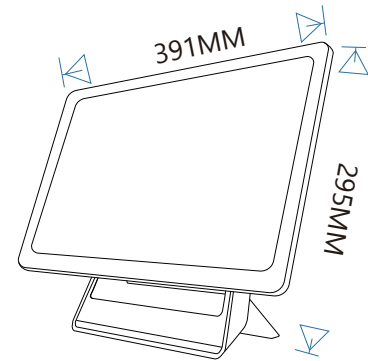

GALIA POS SERIES

15.6inch Professional POS Terminal

SPECIFICATIONS

Model No.	GAL156WD	GAL156AD
SYSTEM		
Processor	Intel Celeron J6412 Quad-Core, Up to 2.6 GHz	RK3568 ARM Cortex-A55 Quad-Core, Up to 2.0 GHz
Memory	4GB Standard	4GB Standard, DDR3
Storage	mSata or M.2 128GB standard	32GB EMMC
OS	Windows 10	Android 11
DISPLAY		
Type	15.6 inch LED Backlight LCD	
Resolution	1920*1080 FHD	
Aspect Ratio	16:9	
Brightness	220 nits	
Touchscreen	Projective Capacitive Touch Screen	
INTERFACE		
USB	5*External USB	4*USB
LAN	1*RJ45	1*RJ45
Display	1*VGA or HDMI	1*HDMI
Serial	1*COM (RS232)	1*COM (RS232)
Audio	1*Line Out, 1*Mic In	1*3.5mm Audio Jack
Cash Drawer	1*RJ11 (Option)	-
Power DC-IN	Input AC 100~240V/50~60hz, Output DC 12V/5A	
PHYSICAL & ENVIRONMENTAL		
Operating Temperature	Operating 0~50°	
Storage Temperature	Storage -20°~60°	
Cooling	Fanless/With CPU Fan	
Dimensions	391mm(W) x 295mm(H) x 242mm(D)	
Net Weight	5.2KG	
Color	Black	
OPTIONS & PERIPHERALS		
Additional Hard Disk	2.5 inch sata3.0 SSD or 500GB, 1TB HDD (Optional)	/
2nd Display	11.6 inch(Non Touch)	
VFD	VFD, 20 Columns x 2 Lines (Optional)	
MSR	ISO 3 Tracks Reading (Optional)	
Wifi	Mini PCIe for Wireless LAN (Option)	IEEE 802.11 a/b/g/n/ac 2.4GHZ
Bluetooth	Bluetooth 4.0 Protocol	
Speaker	1*4Ω*2W Speaker	
Wall Mount	VESA 75*75mm (Available for Single Display Only)	

*Specification may change without prior notice.

DIMENSION

FEATURES

Aluminum fuselage design,
higher heat conducting efficiency.

Unlock more possibilities
with a brand new stand.

Ambient light design,
eye-catching and beautiful.

Acrylic material
customized LOGO design.

Cable concealed design which
maintains concise appearance
while brings better expansibility.